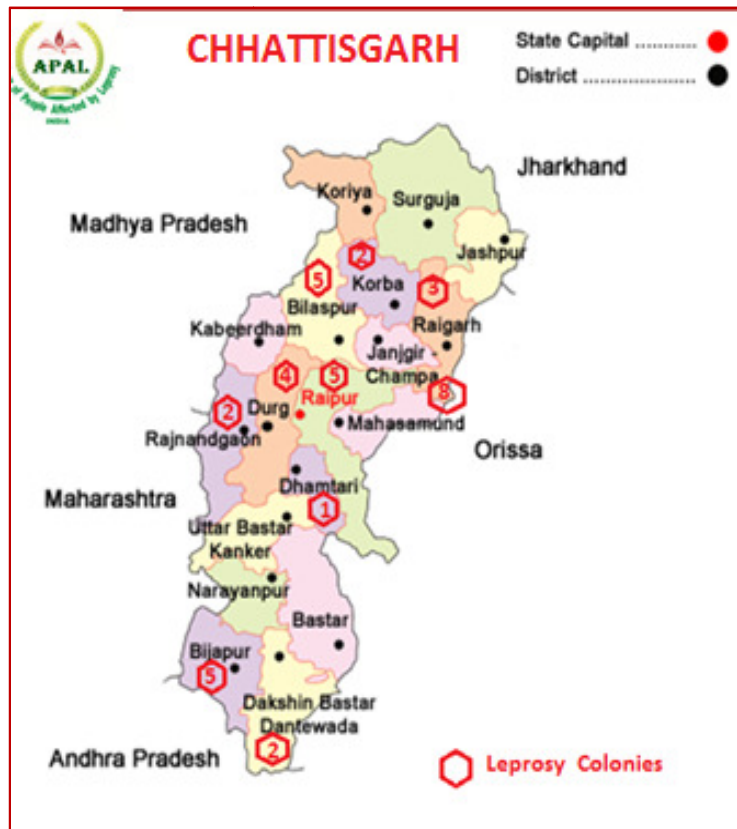

CHHATTISGARH

Name of Executive Member & State Leader: Mr.Ghasi RamBhoi

No of Colonies: 35

S.No	Name of the District	Number of Districts
1	Baitalpur	1
2	Bhilai	1
3	Bilaspur	5
4	Champa	8
5	Dantewada,	2
6	Dhamatari	1
7	Durg	4
8	Janjgir	1
9	Korba	1
10	Raigarh	3
11	Raipur	5
12	Rajnandgaon	2
13	Shabarapur	2